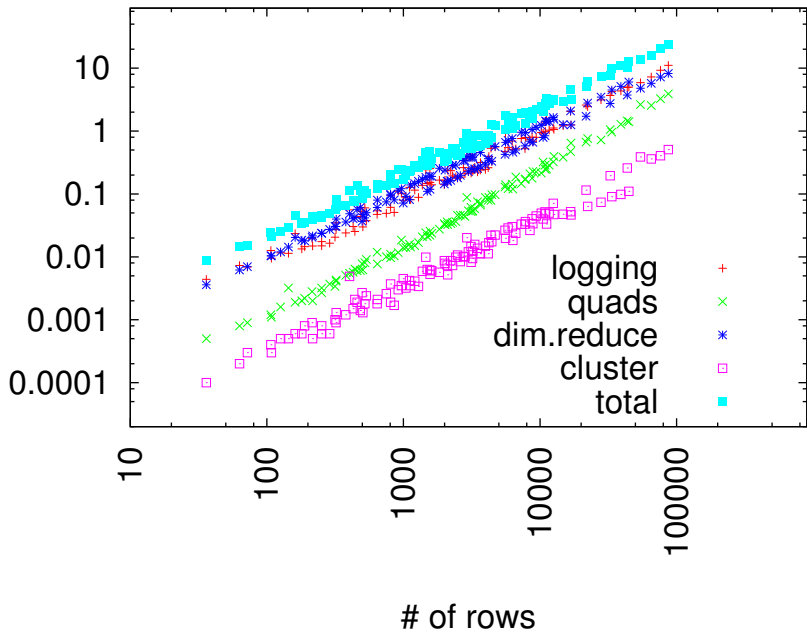

runtime (seconds)

# of rows